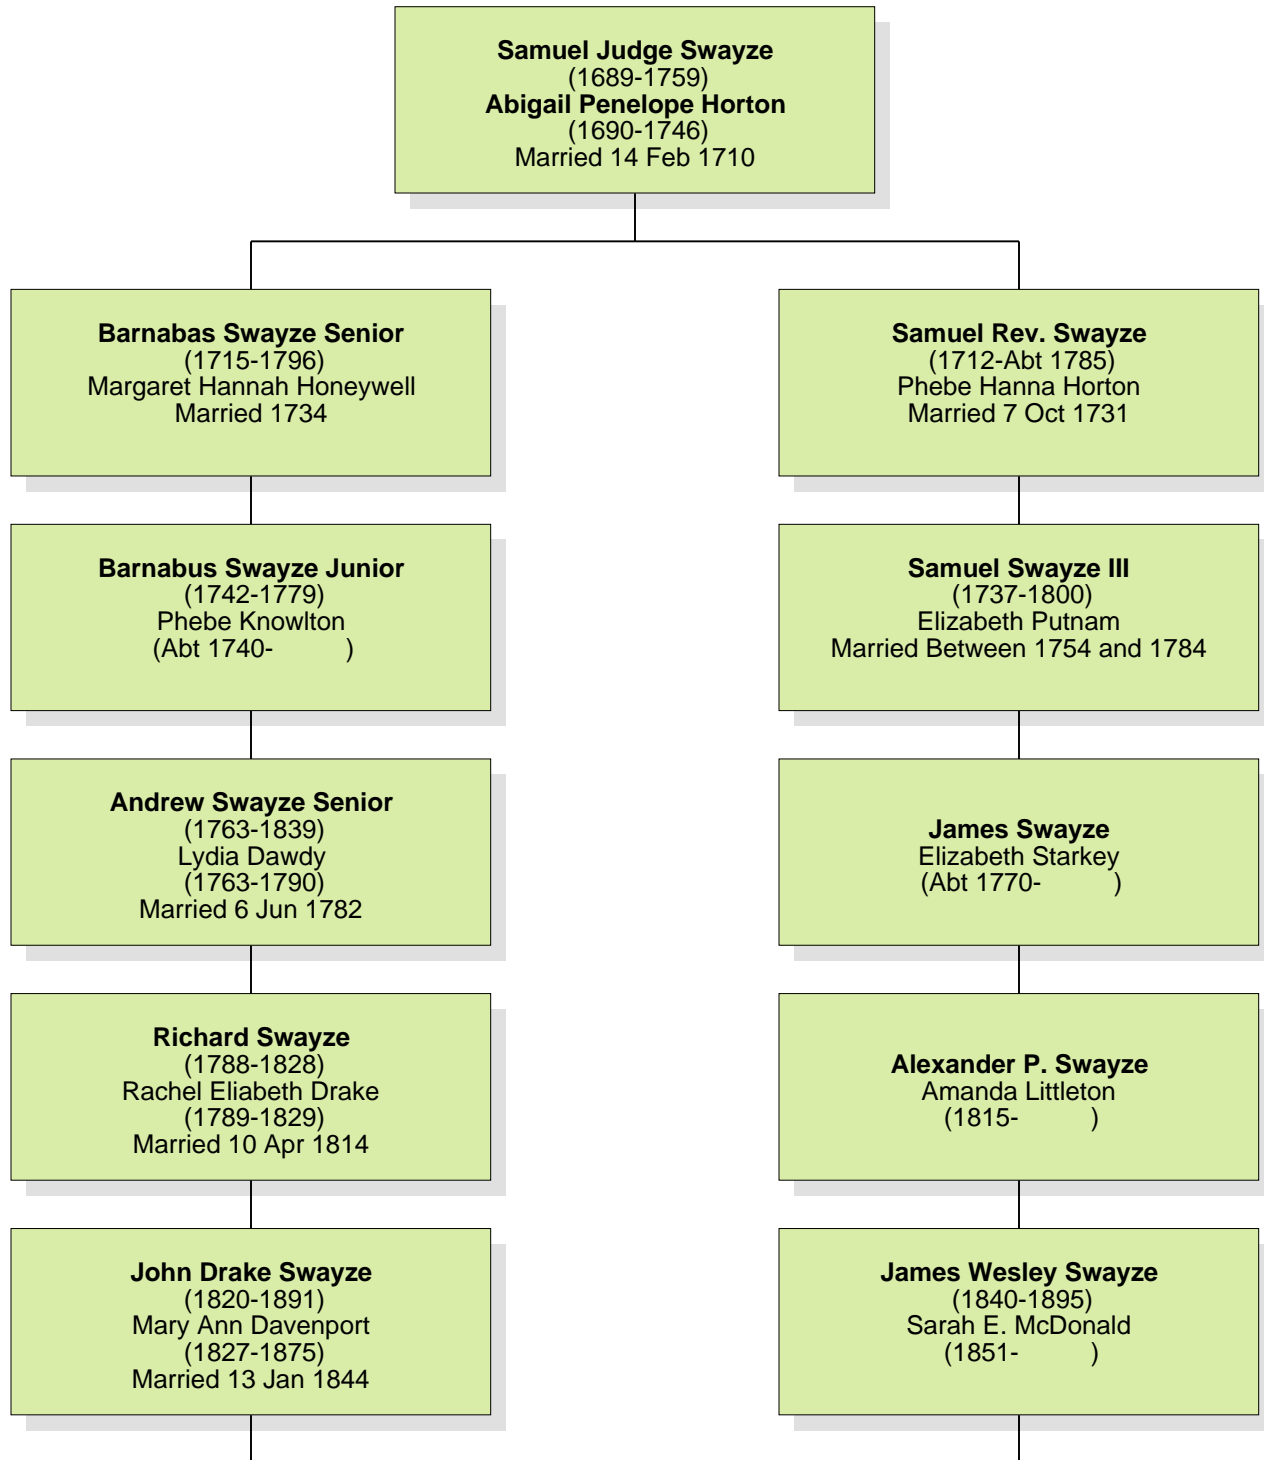

# Relationship Chart

**Patrick Wayne Swayze is the 7th Cousin of Elizabeth Jane Hutton**

Common Ancestor

# Relationship Chart